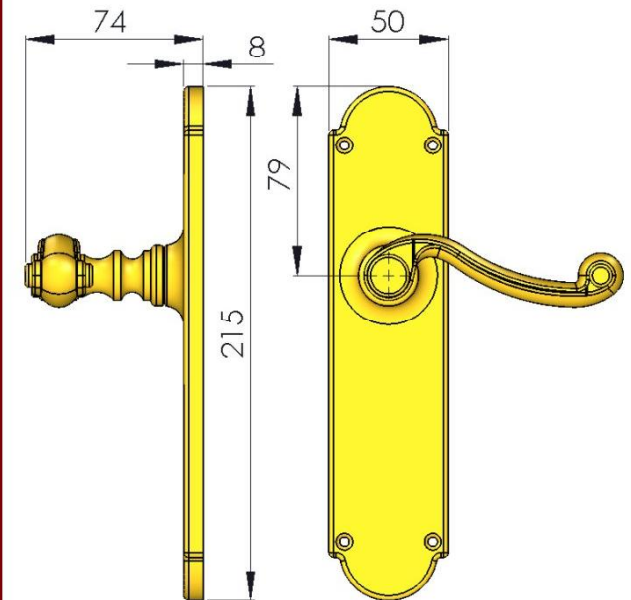

1633

1635

1638 (turn side)

- 1631 - Latch.
- 1632 - Lock.
- 1633 - Lock c/w covers. (shown).
- 1634 - Oval Cylinder.
- 1635 - Profile Cylinder. (shown).
- 1637 - Bathroom.
- 1638 - Bathroom. (turn side shown).

1657 Turn

1658 Turn

1631 - 8 series plate sets.

AVAILABLE IN ALL FRANK ALLART BRASS AND PLATED FINISHES