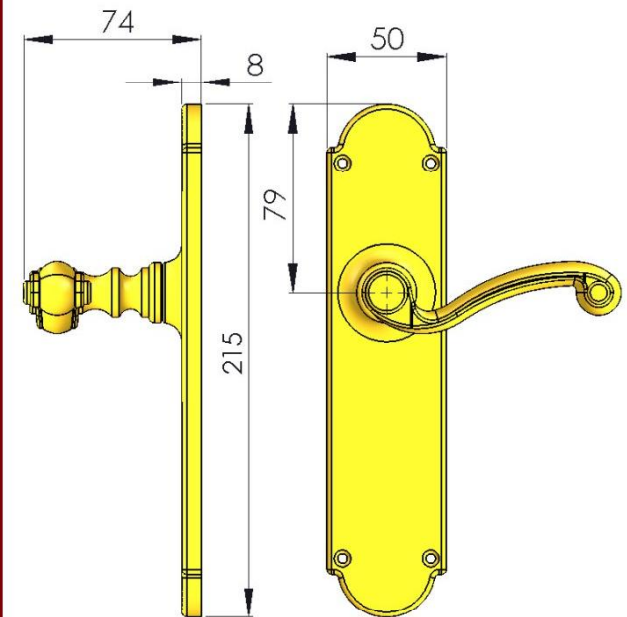

- 1651 - Latch.
- 1652 - Lock.
- 1653 - Lock c/w covers. (shown).
- 1654 - Oval Cylinder.
- 1655 - Profile Cylinder. (shown).
- 1657 - Bathroom.
- 1658 - Bathroom. (turn side shown).

1657 Turn

1658 Turn

1651 - 8 series plate sets.

AVAILABLE IN ALL FRANK ALLART BRASS AND PLATED FINISHES