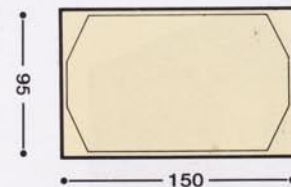

ELECTRICAL ACCESSORIES – ART DECO

S = Single = 95 x 95
 D = Double = 95 x 150

Code	Description	Plate Size
9741	20A Dolly Switch (Two Way) One Gang	S
9742	20A Dolly Switch (Two Way) Two Gang	S
9743	20A Dolly Switch (Two Way) Three Gang	D
9744	20A Dolly Switch (Two Way) Four Gang	D
9747	20A Dolly Switch (Intermediate) One Gang	S
9748	20A Dolly Switch (Intermediate) Two Gang	S
9751	6A Rocker Switch (Two Way) One Gang	S
9752	6A Rocker Switch (Two Way) Two Gang	S
9753	6A Rocker Switch (Two Way) Three Gang	D
9754	6A Rocker Switch (Two Way) Four Gang	D
9757	20A Rocker Switch (Intermediate) One Gang	S
9758	20A Rocker Switch (Intermediate) Two Gang	S
9761	400W Dimmer Switch (One Way) One Gang	S
9762	400W Dimmer Switch (One Way) Two Gang	S
9763	250W Dimmer Switch (One Way) Three Gang	D
9764	250W Dimmer Switch (One Way) Four Gang	D
9765	400W Dimmer Switch (Two Way) One Gang	S
9766	400W Dimmer Switch (Two Way) Two Gang	S
9767	250W Dimmer Switch (Two Way) Three Gang	D
9768	250W Dimmer Switch (Two Way) Four Gang	D
9770	50A DP Cooker Switch c/w 13A Socket Outlet	D
9771	50A DP Cooker Switch	D
9772	50A DP Cooker Switch with Neon Indicator	D
9773	20A DP Switch	S
9774	20A DP Switch with Neon Indicator	S
9781	13A Socket Outlet One Gang – Switched	S
9782	13A Socket Outlet Two Gang – Switched	D
9783	Round Pin Socket Outlet 2A – Unswitched	S
9784	Round Pin Socket Outlet 5A – Switched	S
9785	Round Pin Socket Outlet 15A – Switched	S
9786	13A Fused Connection Unit Unswitched	S
9787	13A Fused Connection Unit DP Switched	S
9788	13A Fused Connection Unit DP Switched with Neon	D
9789	13A Fused Connection Unit Unswitched with Cord Outlet	S
9790	13A Fused Connection Unit DP Switched with Cord Outlet	D
9791	13A Fused Connection Unit DP Switched with Neon Indicator and Cord Outlet	D
9792	Co-axial Socket Outlet TV Isolated	S
9793	Co-axial Socket Outlet TV & FM Isolated	S
9794	Telephone Outlet Master	S
9795	Telephone Outlet Secondary	S
9796	Shaver Supply Unit 115V/240V Dual Output	D
9798	Blanking Plate Single 95mm x 95mm	S
9799	Blanking Plate Double 150mm x 95mm	D