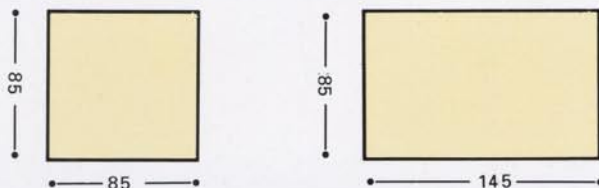

Georgian code	Victorian code	Description	Plate Size
8141	4141	20A Dolly Switch (Two Way) One Gang	S
8142	4142	20A Dolly Switch (Two Way) Two Gang	S
8143	4143	20A Dolly Switch (Two Way) Three Gang	D
8144	4144	20A Dolly Switch (Two Way) Four Gang	D
8147	4147	20A Dolly Switch (Intermediate) One Gang	S
8148	4148	20A Dolly Switch (Intermediate) Two Gang	S
8151	4151	6A Rocker Switch (Two Way) One Gang	S
8152	4152	6A Rocker Switch (Two Way) Two Gang	S
8153	4153	6A Rocker Switch (Two Way) Three Gang	D
8154	4154	6A Rocker Switch (Two Way) Four Gang	D
8157	4157	20A Rocker Switch (Intermediate) One Gang	S
8158	4158	20A Rocker Switch (Intermediate) Two Gang	S
8161	4161	400W Dimmer Switch (One Way) One Gang	S
8162	4162	400W Dimmer Switch (One Way) Two Gang	S
8163	4163	250W Dimmer Switch (One Way) Three Gang	D
8164	4164	250W Dimmer Switch (One Way) Four Gang	D
8165	4165	400W Dimmer Switch (Two Way) One Gang	S
8166	4166	400W Dimmer Switch (Two Way) Two Gang	S
8167	4167	250W Dimmer Switch (Two Way) Three Gang	D
8168	4168	250W Dimmer Switch (Two Way) Four Gang	D
8170	4170	50A DP Cooker Switch c/w 13A Socket Outlet	D
8171	4171	50A DP Cooker Switch	D
8172	4172	50A DP Cooker Switch with Neon Indicator	D
8173	4173	20A DP Switch	S
8174	4174	20A DP Switch with Neon Indicator	S
8181	4181	13A Socket Outlet One Gang – Switched	S
8182	4182	13A Socket Outlet Two Gang – Switched	D
8183	4183	Round Pin Socket Outlet 2A – Unswitched	S
8184	4184	Round Pin Socket Outlet 5A – Switched	S
8185	4185	Round Pin Socket Outlet 15A – Switched	S
8186	4186	13A Fused Connection Unit Unswitched	S
8187	4187	13A Fused Connection Unit DP Switched	S
8188	4188	13A Fused Connection Unit DP Switched with Neon	D
8189	4189	13A Fused Connection Unit Unswitched with Cord Outlet	S
8190	4190	13A Fused Connection Unit DP Switched with Cord Outlet	D
8191	4191	13A Fused Connection Unit DP Switched with Neon Indicator and Cord Outlet	D
8192	4192	Co-axial Socket Outlet TV Isolated	S
8193	4193	Co-axial Socket Outlet TV & FM Isolated	S
8194	4194	Telephone Outlet Master	S
8195	4195	Telephone Outlet Secondary	S
8196	4196	Shaver Supply Unit 115V/240V Dual Output	D
8198	4198	Blanking Plate Single 85mm x 85mm	S
8199	4199	Blanking Plate Double 145mm x 85mm	D