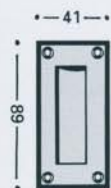

ALUMINIUM PRODUCTS

2119 DOOR STOP
 • skirting board mounted
 lengths L : 65, 77

2113 DOOR STOP
 • skirting board mounted

1157 FLUSH PULL

Liberator

Emergency Release Stay for Windows

FOR DETAILS SEE PAGE 44

6310 25mm wide straight
lengths L : 50, 64, 76,
102, 152

6320 32mm wide straight
lengths L : 102, 152, 203,
254, 305

6315 25mm wide necked
lengths L : 76, 102, 152

6325 32mm wide necked
lengths L : 102, 152, 203,
254, 305

**0604 EASY CLEAN
SOCKET**

- shaped for easy cleaning
- fixing pack for wood and concrete

to suit shoot size : 13mm
diameter maximum

0440 BOLT

- knob slide action

lengths L : 152, 229, 305
shoot size : 11 diameter
length of throw : 16
depth of mortice D : 22

5642 CROSS STRAP

- made from corrosion free stainless steel
- concealed from view no need to match bolt finish

provides strong top fixing when bolt fitted in the door face

suitable for 5640, 0440 and 0443 flush bolts

5640 BOLT

- lever action
- high quality coil springing
- smooth easy action
- parallel line of movement