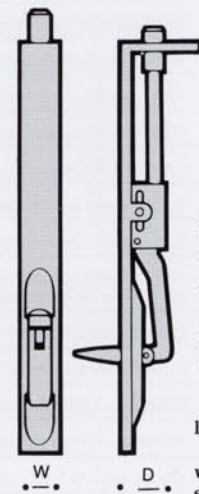

6320 32mm wide straight
lengths L : 102, 152, 203,
254, 305

6315 25mm wide necked
lengths L : 76, 102, 152

6325 32mm wide necked
lengths L : 102, 152, 203,
254, 305

**0604 EASY CLEAN
SOCKET**

- shaped for easy cleaning
- fixing pack for wood and concrete

to suit shoot size : 13mm
diameter maximum

0440 BOLT

- knob slide action

lengths L : 152, 229, 305
shoot size : 11 diameter
length of throw : 16
depth of mortice D : 22

5642 CROSS STRAP

- made from corrosion free stainless steel
- concealed from view no need to match bolt finish

provides strong top fixing when bolt fitted in the door face

suitable for 5640, 0440 and 0443 flush bolts

5640 BOLT

- lever action
- high quality coil springing
- smooth easy action
- parallel line of movement

lengths L : 152, 203, 254,
305

widths W : 19, 25
shoot size : 11 diameter
length of throw : 16
depth of mortice D : 22

5640R BOLT
as 5640 but offering the
added benefit of
ROUND ENDS

Ideal for:

- joinery shop preparation
- on-site fitting using power routing tools