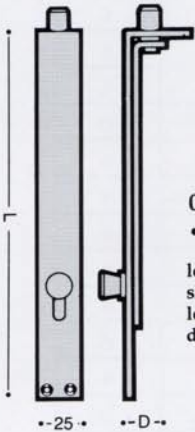

6320 32mm wide straight
lengths L : 102, 152, 203,
254, 305

6315 25mm wide necked
lengths L : 76, 102, 152

6325 32mm wide necked
lengths L : 102, 152, 203,
254, 305

**0604 EASY CLEAN
SOCKET**

- shaped for easy cleaning
- fixing pack for wood and concrete

to suit shoot size : 13mm
diameter maximum

0440 BOLT

- knob slide action

lengths L : 152, 229, 305
shoot size : 11 diameter
length of throw : 16
depth of mortice D : 22

5642 CROSS STRAP

- made from corrosion free stainless steel
- concealed from view no need to match bolt finish

provides strong top fixing when bolt fitted in the door face

suitable for 5640, 0440 and 0443 flush bolts

5640 BOLT

- lever action
- high quality coil springing
- smooth easy action
- parallel line of movement

lengths L : 152, 203, 254,
305

widths W : 19, 25
shoot size : 11 diameter
length of throw : 16
depth of mortice D : 22

5640R BOLT
as 5640 but offering the
added benefit of
ROUND ENDS

Ideal for:

- joinery shop preparation
- on-site fitting using power routing tools