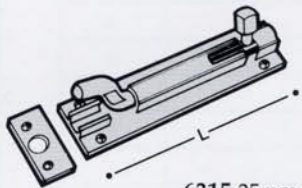

ALUMINIUM PRODUCTS

2119 DOOR STOP
 • skirting board mounted
 lengths L : 65, 77

2113 DOOR STOP
 • skirting board mounted

1157 FLUSH PULL

Liberator

Emergency Release Stay for Windows

FOR DETAILS SEE PAGE 44

6310 25mm wide straight
lengths L : 50, 64, 76,
102, 152

6320 32mm wide straight
lengths L : 102, 152, 203,
254, 305

6315 25mm wide necked
lengths L : 76, 102, 152

6325 32mm wide necked
lengths L : 102, 152, 203,
254, 305

**0604 EASY CLEAN
SOCKET**

- shaped for easy cleaning
- fixing pack for wood and concrete

to suit shoot size : 13mm
diameter maximum

0440 BOLT

- knob slide action

lengths L : 152, 229, 305
shoot size : 11 diameter
length of throw : 16
depth of mortice D : 22

5642 CROSS STRAP

- made from corrosion free stainless steel
- concealed from view no need to match bolt finish

provides strong top fixing when bolt fitted in the door face

suitable for 5640, 0440 and 0443 flush bolts

5640 BOLT

- lever action
- high quality coil springing
- smooth easy action
- parallel line of movement