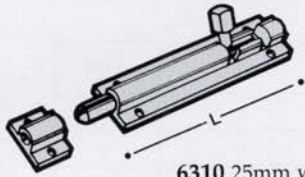

ALUMINIUM PRODUCTS

2119 DOOR STOP
 • skirting board mounted
 lengths L : 65, 77

2113 DOOR STOP
 • skirting board mounted

1157 FLUSH PULL

Liberator

Emergency Release Stay for Windows

FOR DETAILS SEE PAGE 44

6310 25mm wide straight
lengths L : 50, 64, 76,
102, 152

6320 32mm wide straight
lengths L : 102, 152, 203,
254, 305

6315 25mm wide necked
lengths L : 76, 102, 152

6325 32mm wide necked
lengths L : 102, 152, 203,
254, 305

**0604 EASY CLEAN
SOCKET**

- shaped for easy cleaning
- fixing pack for wood and concrete

to suit shoot size : 13mm
diameter maximum

0440 BOLT

- knob slide action

lengths L : 152, 229, 305
shoot size : 11 diameter
length of throw : 16
depth of mortice D : 22

5642 CROSS STRAP

- made from corrosion free stainless steel
- concealed from view no need to match bolt finish

provides strong top fixing when bolt fitted in the door face

suitable for 5640, 0440 and 0443 flush bolts

5640 BOLT

- lever action
- high quality coil springing
- smooth easy action
- parallel line of movement